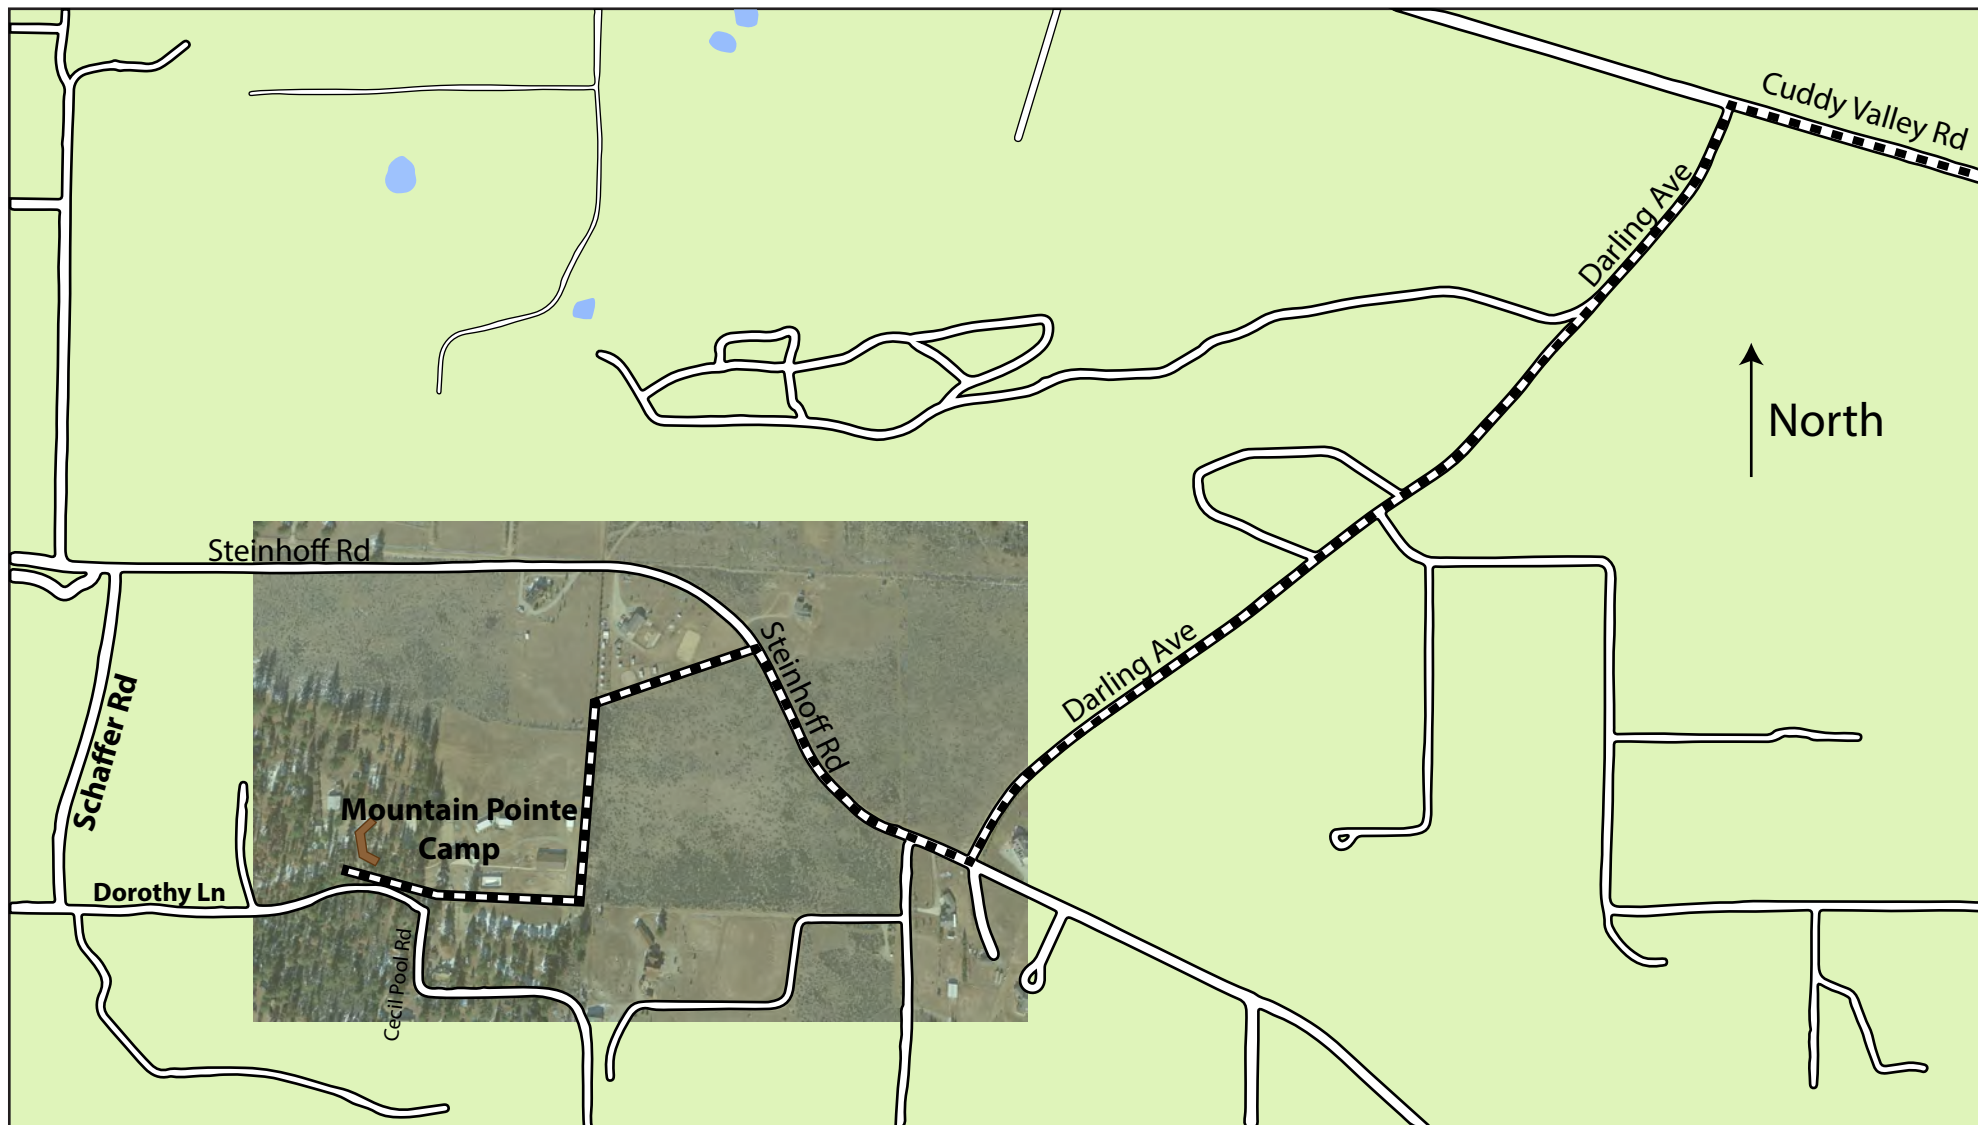

Map to Mountain Pointe Camp

Directions from I-5 Exit 205, Frazier Mountain Park Rd:

- | | |
|--|--------|
| 1. Head northwest on Frazier Mountain Park Rd | 7.1 mi |
| 2. Continue onto Cuddy Valley Rd | 3.1 mi |
| 3. Turn left onto Darling Ave | 0.8 mi |
| 4. Turn right onto Steinhoff Rd | 0.2 mi |
| 5. Take the first left onto road marked with Green Mountain Pointe Camp sign | 0.4 mi |

Arrive at Mountain Pointe Camp

Mountain Pointe Camp & Conference Center

11134 Dorothy Ln
Frazier Park, CA 93225

(661) 245-1783

(661) 245-3567 – Emergency

www.mountainpointecamp.com

Turn over for detail

Map to Mountain Pointe Camp

Turn over for overview