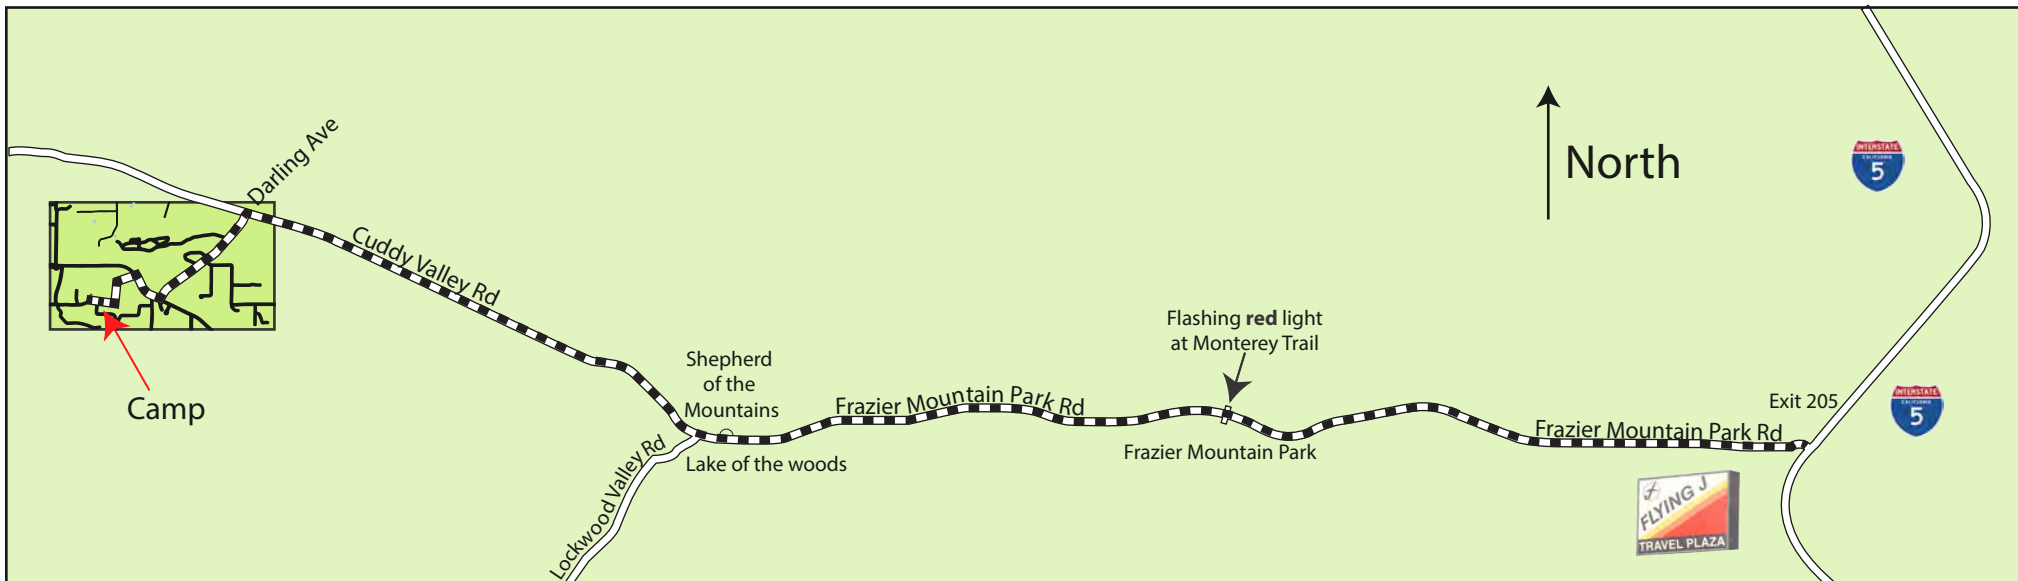

Map to Mountain Pointe Camp

Directions from I-5 Exit 205, Frazier Mountain Park Rd:

- | | |
|--|--------|
| 1. Head northwest on Frazier Mountain Park Rd | 7.1 mi |
| 2. Continue onto Cuddy Valley Rd | 3.1 mi |
| 3. Turn left onto Darling Ave | 0.8 mi |
| 4. Turn right onto Steinhoff Rd | 0.2 mi |
| 5. Take the first left onto road marked with Green Mountain Pointe Camp sign | 0.4 mi |

Arrive at Mountain Pointe Camp

Mountain Pointe Camp & Conference Center

11134 Dorothy Ln
Frazier Park, CA 93225

(661) 245-1783

(661) 245-3567 – Emergency

www.mountainpointecamp.com

Turn over for detail

Map to Mountain Pointe Camp

Turn over for overview